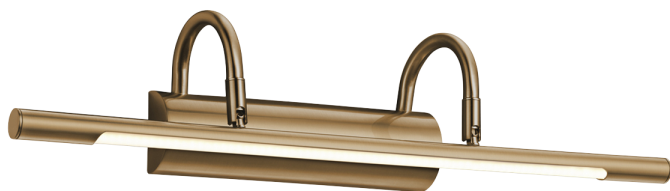

### Cuadro LED picture light brass finish

Part No: **225210104**

- Built-in LED
- Adjustable head

### Technical Specification

<b>Part No</b>	<b>225210104</b>
<b>Lumens</b>	600
<b>CCT</b>	3000
<b>Colour Temperature</b>	Warm White
<b>Finish</b>	Brass
<b>Voltage</b>	240
<b>Wattage</b>	8

<b>CRI</b>	80
<b>IP Rating</b>	20
<b>Dimmable</b>	N
<b>Lamp Holder</b>	Integrated LED
<b>Length</b>	105
<b>Width</b>	480
<b>Depth</b>	100
<b>Class 1 or 2 or 3</b>	I
<b>Material / Made From</b>	Metal
<b>EAN</b>	4017807256314