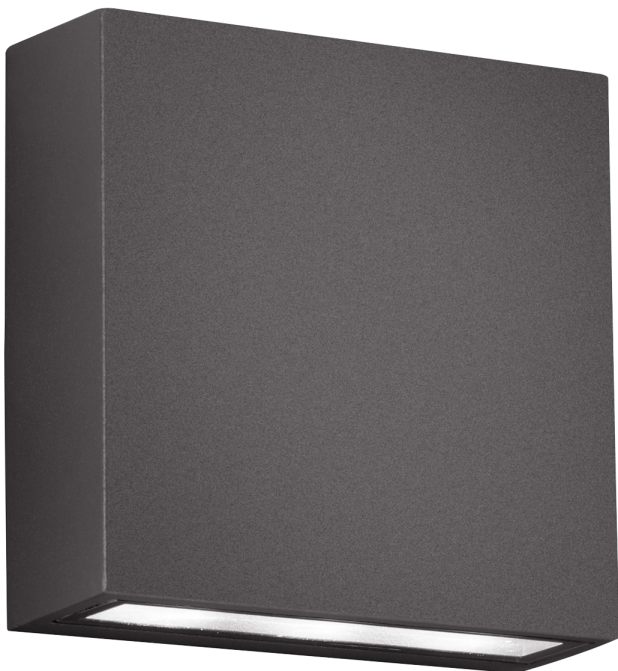

### LED up & down external wall light anthracite finish

Part No: **229360242**

- Built-in LED
- Up & down light distribution
- IP54 rated for external use

### Technical Specification

<b>Part No</b>	<b>229360242</b>
<b>Lumens</b>	2 x 180
<b>CCT</b>	3000
<b>Colour Temperature</b>	Warm White
<b>Finish</b>	Anthracite
<b>Voltage</b>	240
<b>Wattage</b>	2 x 3

<b>CRI</b>	80
<b>IP Rating</b>	54
<b>Dimmable</b>	N
<b>Lamp Holder</b>	Integrated LED
<b>Length</b>	140
<b>Width</b>	140
<b>Depth</b>	50
<b>Class 1 or 2 or 3</b>	I
<b>Material / Made From</b>	Diecast aluminium
<b>EAN</b>	4017807242164