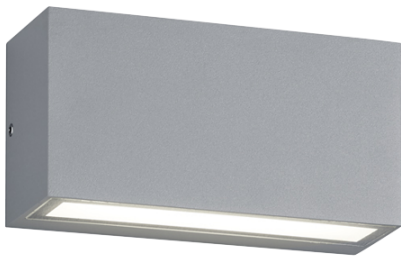

LEYTON

Product Data Sheet

LED up & down external wall light titanium finish

Part No: **226960287**

- Built-in LED
- Up & down light distribution
- IP65 rated for external use

Technical Specification

Part No	226960287
Lumens	2 x 400
CCT	3000
Colour Temperature	Warm White
Finish	Grey
Voltage	240
Wattage	2 x 5

CRI	80
IP Rating	65
Dimmable	N
Lamp Holder	Integrated LED
Length	50
Width	140
Depth	70
Class 1 or 2 or 3	I
Material / Made From	Diecast aluminium
EAN	4017807382273