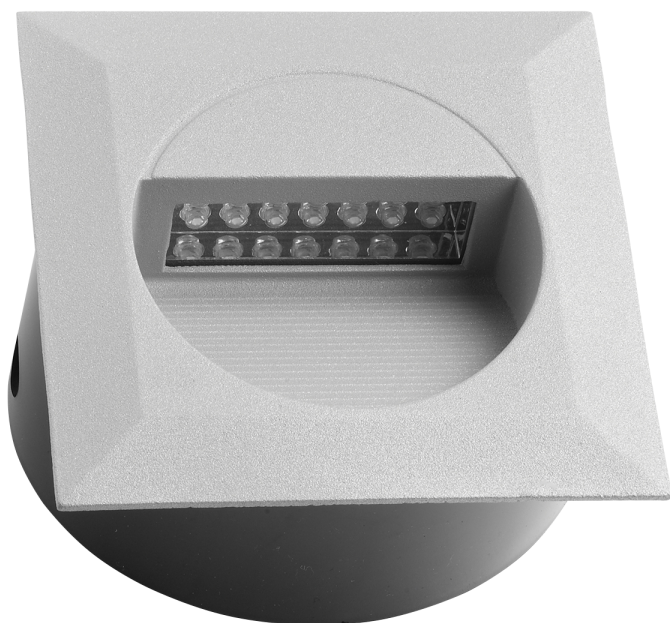

Product Data Sheet

Recessed LED wall light - square - IP65

Part No: **WLSQWH**

- Recessed fitting with square head
- Plastic housing
- Fixing spring clip

Technical Specification

Part No	WLSQWH
CCT	6500
Colour Temperature	Cool White
Finish	Grey

Voltage	240
Wattage	1.2
CRI	80
IP Rating	65
Dimmable	N
Lamp Holder	Integrated LED
Length	126
Width	126
Depth	65.5
Cut Out	112
Class 1 or 2 or 3	I
Material / Made From	Die-cast Aluminium
EAN	5055530802124