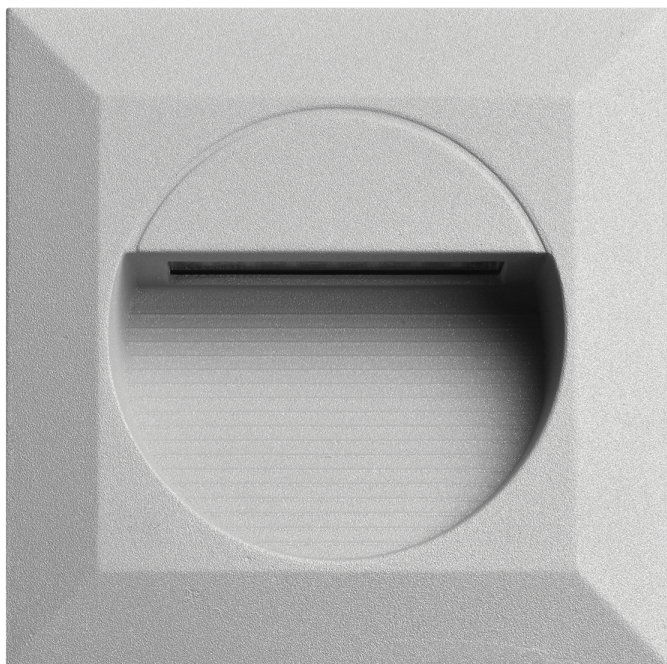

Product Data Sheet

Recessed LED wall light - square - IP65

Part No: **WLSQWH**

- Recessed fitting with square head
- Plastic housing
- Fixing spring clip

Technical Specification

Part No	WLSQWH
CCT	6500
Colour Temperature	Cool White
Finish	Grey

Voltage	240
Wattage	1.2
CRI	80
IP Rating	65
Dimmable	N
Lamp Holder	Integrated LED
Length	126
Width	126
Depth	65.5
Cut Out	112
Class 1 or 2 or 3	I
Material / Made From	Die-cast Aluminium
EAN	5055530802124