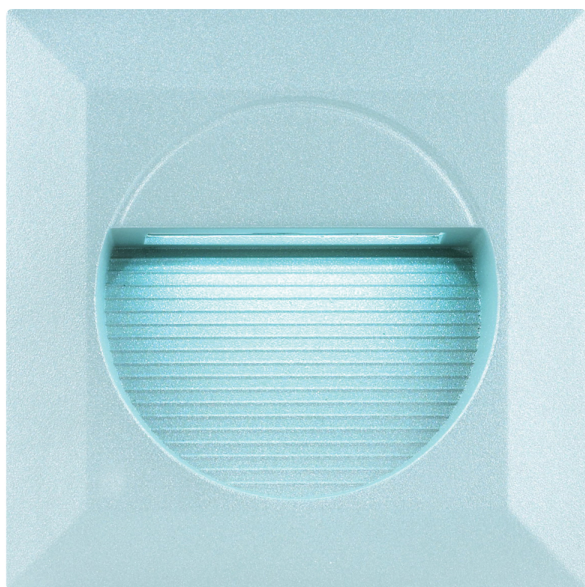

Product Data Sheet

Recessed LED wall light - square - IP65

Part No: **WLSQWH**

- Recessed fitting with square head
- Plastic housing
- Fixing spring clip

Technical Specification

Part No	WLSQWH
CCT	6500
Colour Temperature	Cool White
Finish	Grey

Voltage	240
Wattage	1.2
CRI	80
IP Rating	65
Dimmable	N
Lamp Holder	Integrated LED
Length	126
Width	126
Depth	65.5
Cut Out	112
Class 1 or 2 or 3	I
Material / Made From	Die-cast Aluminium
EAN	5055530802124