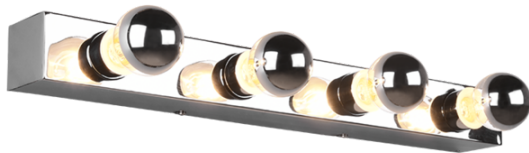

LEYTON

Product Data Sheet

Theatro - Chrome

Part No: **283600406**

- Wall mounting
- Lamp(s) not included
- IP44 rated - suitable for use within a bathroom

Technical Specification

Part No	283600406
Lumens	800
CCT	3000
Colour Temperature	Warm White
Finish	Chrome
Voltage	240
Wattage	6

IP Rating	44
Dimmable	N
Lamp Holder	Integrated LED
Length	600
Width	55
Depth	85
EAN	4017807508222