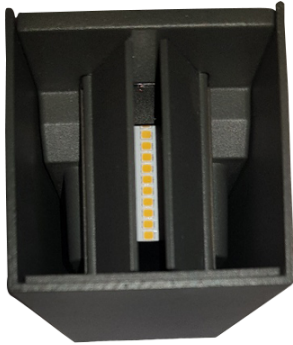

### **Adjustable up & down wall light - 3000k**

Part No: **ATLAS-AN-3K**

- Built-in LED
- 30 degree adjustable light effect
- IP44 rated for external use

## Technical Specification

<b>Part No</b>	<b>ATLAS-AN-3K</b>
<b>Lumens</b>	2 x 225
<b>CCT</b>	3000
<b>Colour Temperature</b>	Warm White
<b>Finish</b>	Anthracite
<b>Voltage</b>	240
<b>Wattage</b>	2 x 3
<b>CRI</b>	80
<b>IP Rating</b>	44
<b>Dimmable</b>	N
<b>Lamp Holder</b>	Integrated LED
<b>Length</b>	70
<b>Width</b>	70
<b>Depth</b>	151
<b>Class 1 or 2 or 3</b>	I