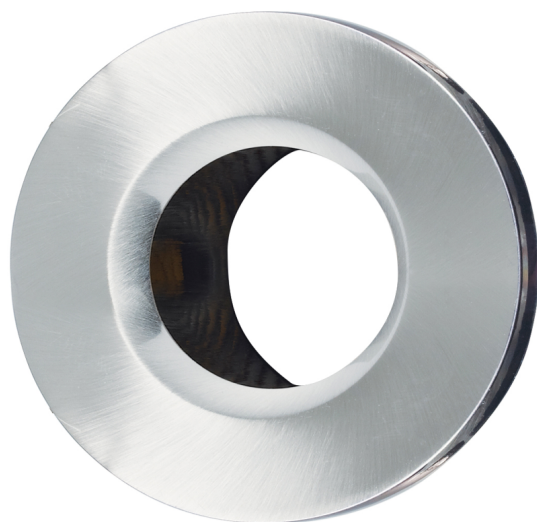

Product Data Sheet

Aluminium bezel for baffled Elan LED Downlight

Part No: **ELANBF-BEZ-AL**

- Baffled Bezel for ELAN fitting

Technical Specification

Part No	ELANBF-BEZ-AL
Finish	Aluminium
Diameter	84
EAN	5055530815162