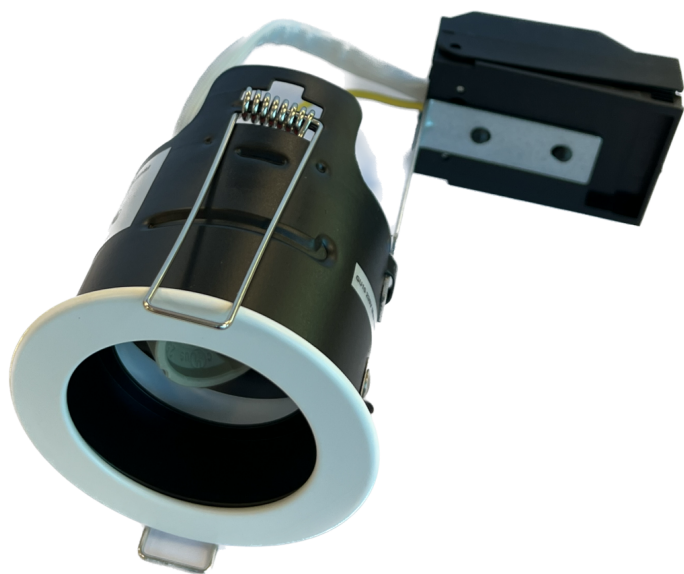

# LEYTON

### **Baffled Matt white open back fixed fire rated downlight**

Part No: **FN-F-BF-WHM**

- Baffled
- Twist off bezel
- Loop In/Out Push Fit Terminal
- 30,60,90 minute fire rated - timber joist
- Engineered joist tested including i-joist & posi joist - details on request

## Technical Specification

<b>Part No</b>	<b>FN-F-BF-WHM</b>
<b>Finish</b>	Matt White
<b>Voltage</b>	240
<b>IP Rating</b>	20
<b>Lamp Holder</b>	GU10
<b>Lamp Included</b>	No
<b>Depth</b>	131
<b>Diameter</b>	72.5
<b>Cut Out</b>	65
<b>Class 1 or 2 or 3</b>	I
<b>EAN</b>	5055530831322