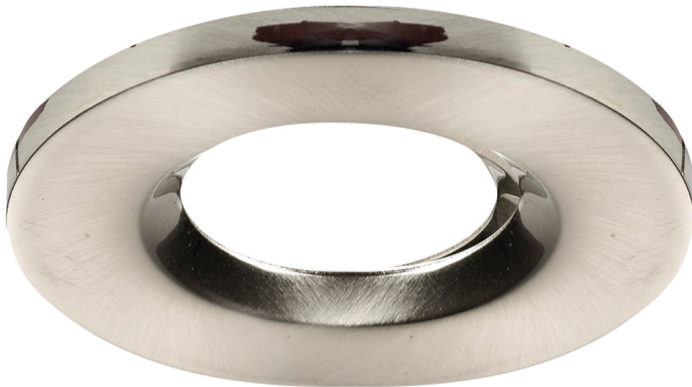

Product Data Sheet

Brushed nickel bezel for fixed Elan LED Downlight

Part No: **ELANBEZ-BN**

- Fixed Bezel for ELAN fitting

Technical Specification

Part No	ELANBEZ-BN
Finish	Brushed Nickel
Diameter	84
EAN	5055530809277