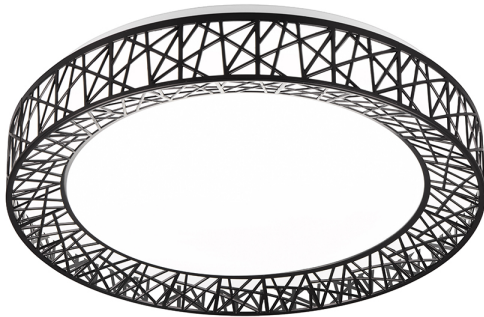

# LEYTON

### Cluster 12W LED glass circular ceiling light

Part No: **R67321102**

- Integrated dimmer
- IP20
- CCT
- Memory function
- Night light
- Not suitable for external dimmer
- Remote control
- Dimmable via switch
- Wall & ceiling mounting