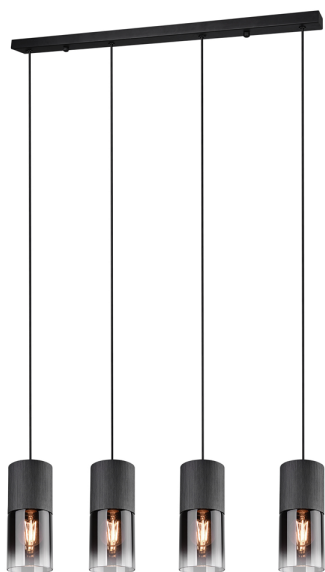

LEYTON

Product Data Sheet

COPY OF Smoked glass 4 light pendant matt brack finish

Part No: **COPY OF 310600432**

- Requires E27 max 28W lamp
- Drop adjustable on installation
- Smoked glass finish

Technical Specification

Part No	COPY OF 310600432
Finish	Smoked Glass
Voltage	240
Wattage	28
IP Rating	20
Lamp Holder	E27 (ES)
Lamp Included	N
Width	80
Diameter	10
Drop	1500
Class 1 or 2 or 3	I
Material / Made From	Glass
EAN	4017807427288