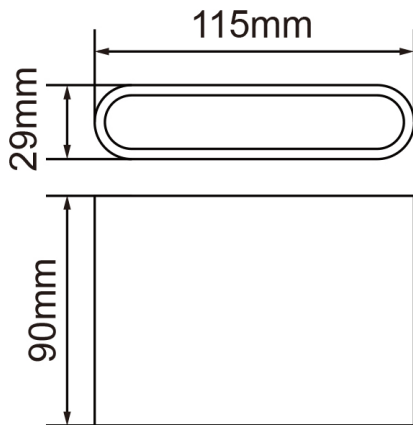

LEYTON

Product Data Sheet

Gozo LED up & down external wall light matt black finish

Part No: **GOZO-BK-CT**

- 2x3W Built-in LED
- Up & down light distribution
- IP65 rated for internal or external use
- CCT switchable (3000K | 4000K | 6000K)

Technical Specification

Part No	GOZO-BK-CT
Lumens	2 x 243
CCT	3000K, 4000K, 6000K
Colour Temperature	CCT
Finish	Black
Voltage	240
Wattage	2 x 3
CRI	80
IP Rating	65
Dimmable	N
Lamp Holder	Integrated LED
Height	90
Width	115
Class 1 or 2 or 3	I
Material / Made From	Diecast aluminium