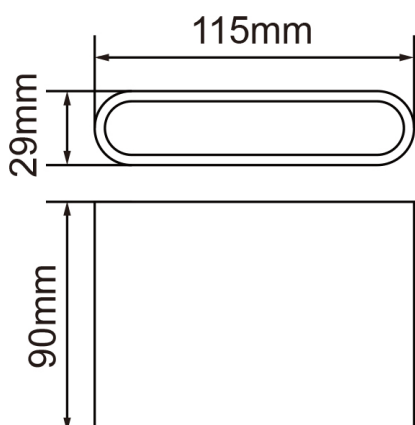

LEYTON

Product Data Sheet

Gozo LED up & down external wall light matt grey finish

Part No: **GOZO-GY-CT**

- 2x3W Built-in LED
- Up & down light distribution
- IP65 rated for internal or external use
- CCT switchable (3000K | 4000K | 6000K)

Technical Specification

| | |
|-----------------------------|---------------------|
| Part No | GOZO-GY-CT |
| Lumens | 2 x 243 |
| CCT | 3000K, 4000K, 6000K |
| Colour Temperature | CCT |
| Finish | Grey |
| Voltage | 240 |
| Wattage | 2 x 3 |
| CRI | 80 |
| IP Rating | 65 |
| Dimmable | N |
| Lamp Holder | Integrated LED |
| Height | 90 |
| Width | 115 |
| Class 1 or 2 or 3 | I |
| Material / Made From | Diecast aluminium |