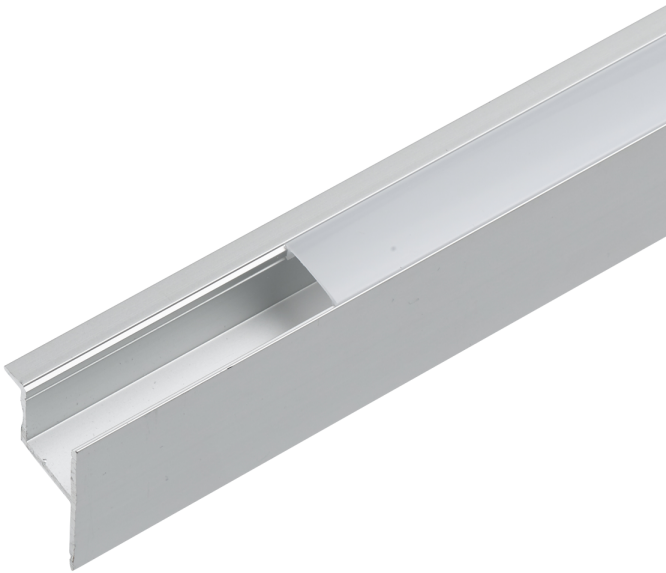

### **JXCH profile wall profile for tile edging**

Part No: **JXCH-PROFILE**

- Profile designed for tile edging
- Fits 15mm wide LED tape
- Frosted diffuser
- Available in 2m lengths

## Technical Specification

<b>Part No</b>	<b>JXCH-PROFILE</b>
<b>Finish</b>	Aluminium
<b>Width</b>	35.5
<b>Internal Width</b>	18
<b>Depth</b>	45
<b>Material / Made From</b>	Metal