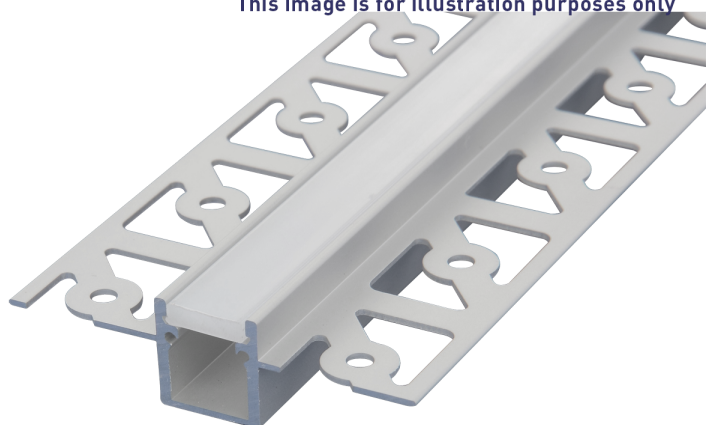

### JXNW end cap set

Part No: **JXNW-END-SET**

- Narrow plaster-in wall profile end cap set

This image is for illustration purposes only