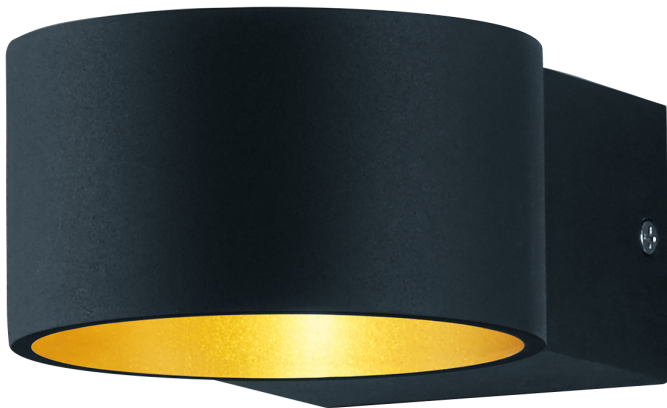

### Lacapo Osram LED wall light matt black finish

Part No: **223410132**

- Built-in OSRAM LED
- Design allows light to shine up & down the wall

### Technical Specification

<b>Part No</b>	<b>223410132</b>
<b>Lumens</b>	430
<b>CCT</b>	3000
<b>Colour Temperature</b>	Warm White
<b>Finish</b>	Matt Black
<b>Voltage</b>	240
<b>Wattage</b>	4.3

<b>CRI</b>	80
<b>IP Rating</b>	20
<b>Dimmable</b>	N
<b>Lamp Holder</b>	Integrated LED
<b>Length</b>	60
<b>Width</b>	105
<b>Depth</b>	150
<b>Class 1 or 2 or 3</b>	I
<b>Material / Made From</b>	Metal
<b>EAN</b>	4017807306309