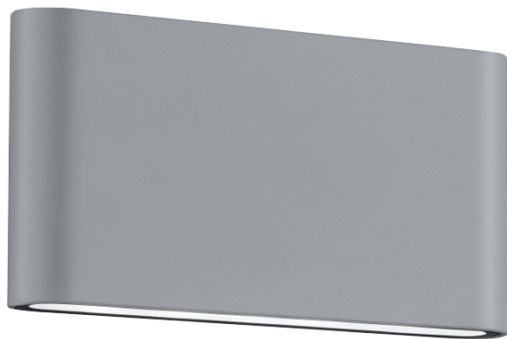

### LED up & down external wall light titanium finish

Part No: **227660287**

- Built-in LED
- Up & down light distribution
- IP54 rated for external use