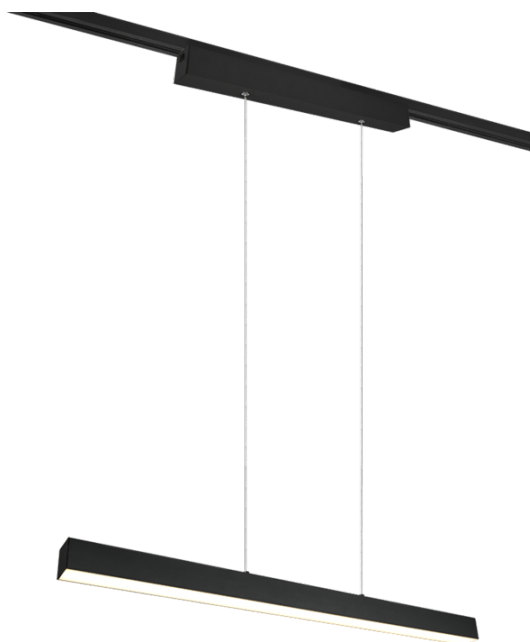

LEYTON

Product Data Sheet

Paros Track Suspension - Matt Black

Part No: **73043132**

- Externally dimmable
- Up and down lighting
- Suspension mounting in track
- Metal
- IP20

Technical Specification

Part No	73043132
Voltage	240
Wattage	29
Finish	Matt Black
IP Rating	20
Length	900

Depth	1800
Width	50
Material / Made From	Metal
Lamp Holder	Integrated LED
Dimmable	Y
EAN	4017807505931