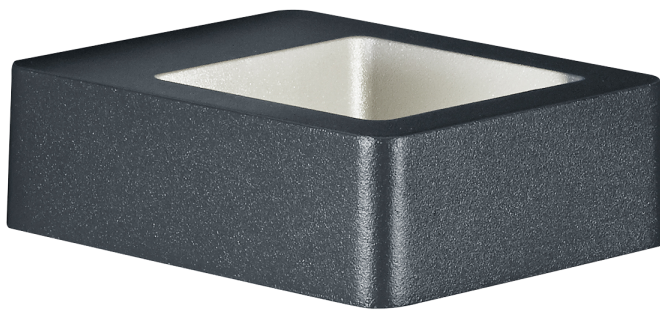

LEYTON

Product Data Sheet

Reno LED external wall light

Part No: **220760142**

- Built-in LED
- Design allows light to shine up & down the wall

Technical Specification

Part No	220760142
Lumens	450
CCT	3000
Colour Temperature	Warm White
Finish	Anthracite
Voltage	240
Wattage	4.5

CRI	80
IP Rating	54
Dimmable	N
Lamp Holder	Integrated LED
Length	45
Width	120
Depth	145
Class 1 or 2 or 3	I
Material / Made From	Diecast aluminium
EAN	4017807259063