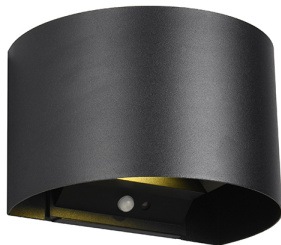

LEYTON

Product Data Sheet

Talent LED up & down round wall light matt black finish

Part No: **R27769132**

- Battery powered
- Dusk till dawn sensor
- Motion sensor
- IP44
- USB-C rechargeable
- Up-down light source
- It can be used internally or externally
- No wiring is required.

Technical Specification

Part No	R27769132
Lumens	2 x 50
CCT	3000
Colour Temperature	Warm White
Finish	Matt Black
Voltage	3.7V Battery
Wattage	0.5
CRI	80
IP Rating	44
Dimmable	N
Lamp Holder	Integrated LED
Height	100
Width	100
Depth	100
Class 1 or 2 or 3	I

Material / Made From	Metal
Unit of sale	1
Price	each