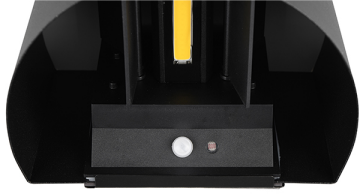

LEYTON

Product Data Sheet

Talent LED up & down round wall light matt black finish

Part No: **R27769132**

- Battery powered
- Dusk till dawn sensor
- Motion sensor
- IP44
- USB-C rechargeable
- Up-down light source
- It can be used internally or externally
- No wiring is required.

Technical Specification

Part No	R27769132
Lumens	2 x 50
CCT	3000
Colour Temperature	Warm White
Finish	Matt Black
Voltage	3.7V Battery
Wattage	0.5
CRI	80
IP Rating	44
Dimmable	N
Lamp Holder	Integrated LED
Height	100
Width	100
Depth	100
Class 1 or 2 or 3	I