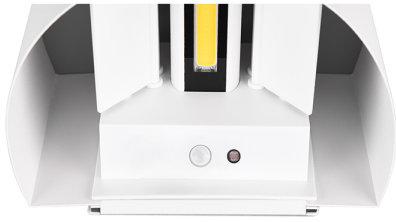

### Talent LED up & down round wall light matt white finish

Part No: **R27769131**

- Battery powered
- Dusk till dawn sensor
- Motion sensor
- IP44
- USB-C rechargeable
- Up-down light source
- It can be used internally or externally
- No wiring is required.

## Technical Specification

<b>Part No</b>	<b>R27769131</b>
<b>Lumens</b>	2 x 50
<b>CCT</b>	3000
<b>Colour Temperature</b>	Warm White
<b>Finish</b>	Matt Black
<b>Voltage</b>	3.7V Battery
<b>Wattage</b>	0.5
<b>CRI</b>	80
<b>IP Rating</b>	44
<b>Dimmable</b>	N
<b>Lamp Holder</b>	Integrated LED
<b>Height</b>	100
<b>Width</b>	160
<b>Depth</b>	110
<b>Class 1 or 2 or 3</b>	I