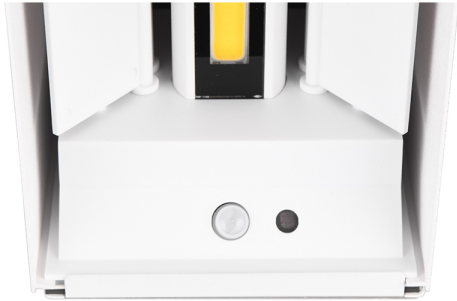

LEYTON

Product Data Sheet

Talent LED up & down wall light matt white finish

Part No: **R27759131**

- Battery powered
- Dusk till dawn sensor
- Motion sensor
- IP44
- USB-C rechargeable
- Up-down light source
- It can be used internally or externally
- No wiring is required.

Technical Specification

Part No	R27759131
Lumens	2 x 50
CCT	3000
Colour Temperature	Warm White
Finish	Matt White
Voltage	3.7V Battery
Wattage	0.5
CRI	80
IP Rating	44
Dimmable	N
Lamp Holder	Integrated LED
Height	100
Width	100
Depth	100
Class 1 or 2 or 3	I