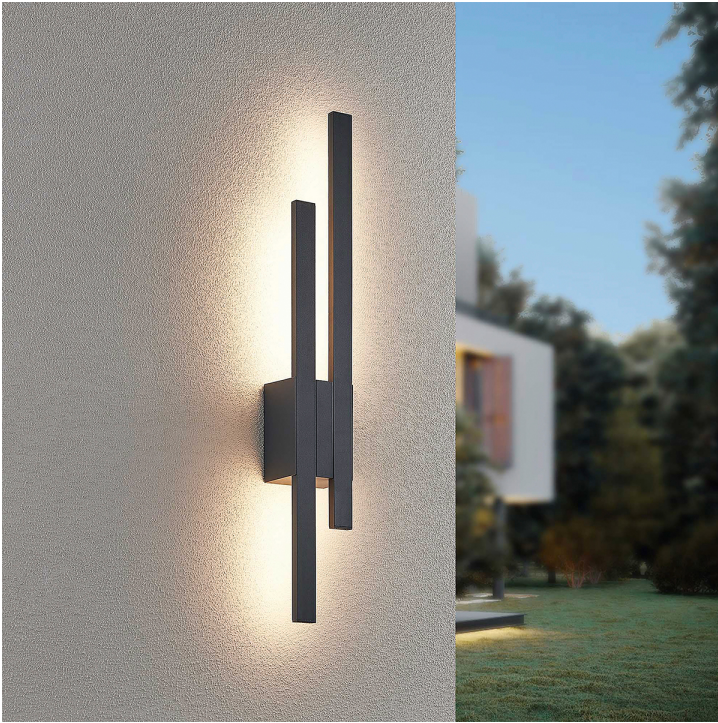

### Tawa LED 2 arms wall light 3000k

Part No: **221460242**

- Available with single or twin LED arms
- Built-in LED
- IP54 rated for external use