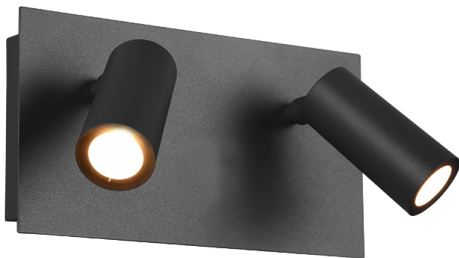

LEYTON

Product Data Sheet

Tunga Double External Wall Light - Anthracite

Part No: **222960242**

- Built-in LED
- Wall mounting
- IP54 rated for external use

Technical Specification

Part No	222960242
Finish	Anthracite
Voltage	240
Wattage	2 x 4
Lumens	2 x 420
CCT	3000

Colour Temperature	Warm white
IP Rating	54
Lamp Holder	Integrated LED
Lamp Included	Y
Height	121
Width	230
Depth	130
Class 1 or 2 or 3	I
Unit of sale	1
Price	each
Notes	
EAN	4017807491326