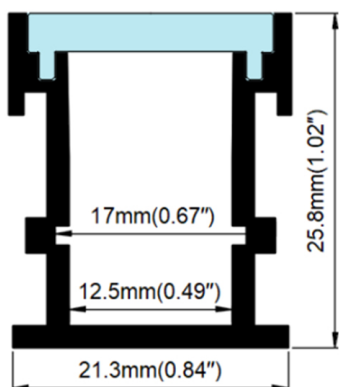

LEYTON

Product Data Sheet

Walk Over Recessed Aluminium LED Profile

Part No: **JX-WALK-PROFILE**

- Recessed aluminium profile
- 20mm to avoid dotting
- Fits 12.5mm wide LED tape
- Frosted diffuser available
- End caps available
- Available in 2.5m lengths

Technical Specification

Part No	JX-WALK-PROFILE
Finish	Silver
IP Rating	20
Width	21.3
Internal Width	12.5
Depth	25.8
Material / Made From	Aluminium
Unit of sale	2.5
Price	per meter