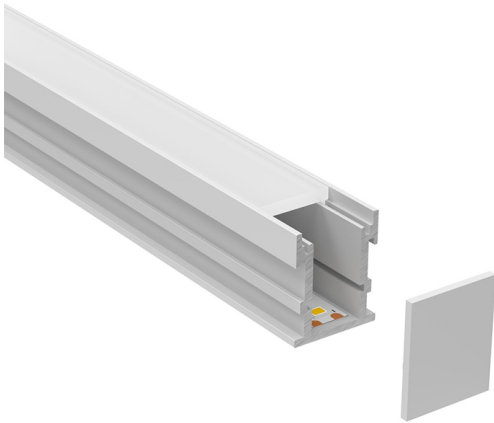

LEYTON

Product Data Sheet

Walk Over Recessed Aluminium LED Profile

Part No: **JX-WALK-PROFILE**

- Recessed aluminium profile
- 20mm to avoid dotting
- Fits 12.5mm wide LED tape
- Frosted diffuser available
- End caps available
- Available in 2.5m lengths

Technical Specification

Part No	JX-WALK-PROFILE
Finish	Silver
IP Rating	20
Width	21.3
Internal Width	12.5
Depth	25.8
Material / Made From	Aluminium
Unit of sale	2.5
Price	per meter