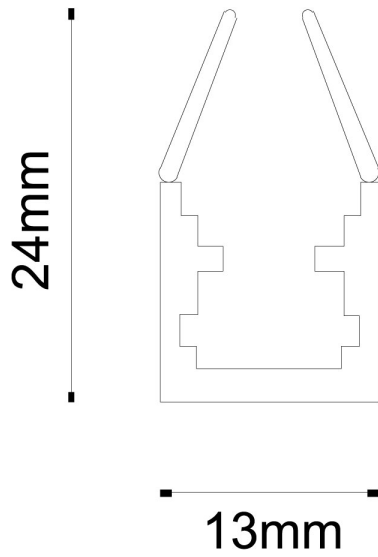

LEYTON

Product Data Sheet

WGL profile for glass

Part No: **WGL-PROFILE**

- Profile to illuminate through glass shelving
- Fits 8mm wide LED tape
- Fits on glass 4-10mm wide
- Not to be used to support glass shelving

Technical Specification

Part No	WGL-PROFILE
Finish	Aluminium Finish (Plastic Body)
Width	14
Depth	24
Material / Made From	Metal
Unit of sale	2
Price	per meter