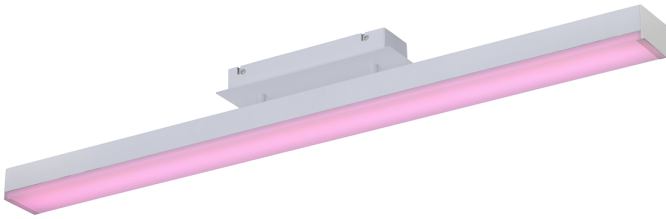

### Wiz RGB+CCT linear flush ceiling light

Part No: **658210131**

- Wiz smart home product. Control via Wiz app, remote control included or voice control
- WiFi 2.4GHz connects to router without the need of a hub
- RGB: 16 million colours, CCT: 64,000 whites ,dimming, save, program or schedule functions creating your own light scenarios
- Control multiple locations & multiple rooms from anywhere without the need for an additional hub via the Wiz cloud based system

## Technical Specification

<b>Part No</b>	<b>658210131</b>
<b>Lumens</b>	2000
<b>CCT</b>	3000 - 5000
<b>Colour Temperature</b>	RGB+CT
<b>Finish</b>	Matt White
<b>Voltage</b>	240
<b>Wattage</b>	20
<b>CRI</b>	80
<b>IP Rating</b>	20
<b>Dimmable</b>	Y
<b>Lamp Holder</b>	Integrated LED
<b>Length</b>	120
<b>Width</b>	1000
<b>Depth</b>	80
<b>Class 1 or 2 or 3</b>	I