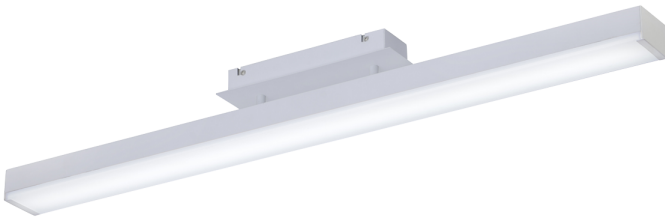

### Wiz RGB+CCT linear flush ceiling light

Part No: **658210131**

- Wiz smart home product. Control via Wiz app, remote control included or voice control
- WiFi 2.4GHz connects to router without the need of a hub
- RGB: 16 million colours, CCT: 64,000 whites ,dimming, save, program or schedule functions creating your own light scenarios
- Control multiple locations & multiple rooms from anywhere without the need for an additional hub via the Wiz cloud based system