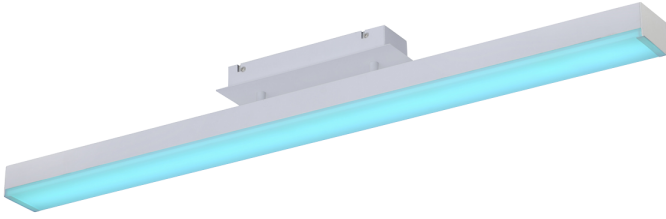

### Wiz RGB+CCT linear flush ceiling light

Part No: **658210131**

- Wiz smart home product. Control via Wiz app, remote control included or voice control
- WiFi 2.4GHz connects to router without the need of a hub
- RGB: 16 million colours, CCT: 64,000 whites ,dimming, save, program or schedule functions creating your own light scenarios
- Control multiple locations & multiple rooms from anywhere without the need for an additional hub via the Wiz cloud based system