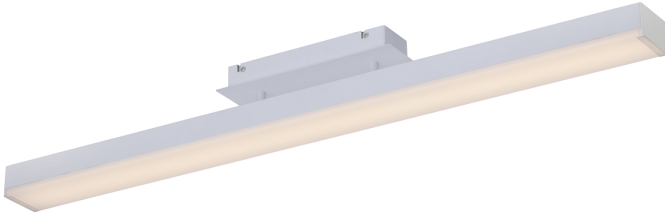

### Wiz RGB+CCT linear flush ceiling light

Part No: **658210131**

- Wiz smart home product. Control via Wiz app, remote control included or voice control
- WiFi 2.4GHz connects to router without the need of a hub
- RGB: 16 million colours, CCT: 64,000 whites ,dimming, save, program or schedule functions creating your own light scenarios
- Control multiple locations & multiple rooms from anywhere without the need for an additional hub via the Wiz cloud based system