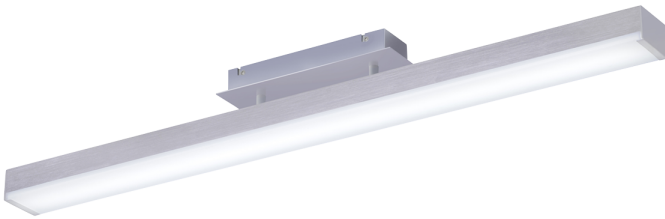

### Wiz RGB+CCT linear flush ceiling light

Part No: **658210107**

- Wiz smart home product. Control via Wiz app, remote control included or voice control
- WiFi 2.4GHz connects to router without the need of a hub
- RGB: 16 million colours, CCT: 64,000 whites ,dimming, save, program or schedule functions creating your own light scenarios
- Control multiple locations & multiple rooms from anywhere without the need for an additional hub via the Wiz cloud based system