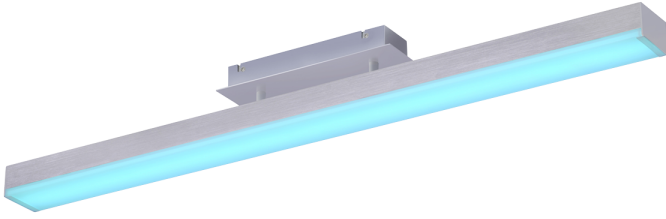

### Wiz RGB+CCT linear flush ceiling light

Part No: **658210107**

- Wiz smart home product. Control via Wiz app, remote control included or voice control
- WiFi 2.4GHz connects to router without the need of a hub
- RGB: 16 million colours, CCT: 64,000 whites ,dimming, save, program or schedule functions creating your own light scenarios
- Control multiple locations & multiple rooms from anywhere without the need for an additional hub via the Wiz cloud based system