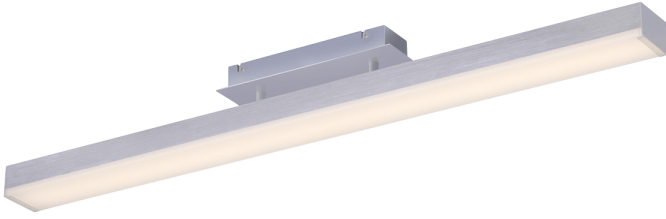

### Wiz RGB+CCT linear flush ceiling light

Part No: **658210107**

- Wiz smart home product. Control via Wiz app, remote control included or voice control
- WiFi 2.4GHz connects to router without the need of a hub
- RGB: 16 million colours, CCT: 64,000 whites ,dimming, save, program or schedule functions creating your own light scenarios
- Control multiple locations & multiple rooms from anywhere without the need for an additional hub via the Wiz cloud based system

## Technical Specification

<b>Part No</b>	<b>658210107</b>
<b>Lumens</b>	2000
<b>CCT</b>	3000 - 5000
<b>Colour Temperature</b>	RGB+CT
<b>Finish</b>	Brushed Nickel
<b>Voltage</b>	240
<b>Wattage</b>	20
<b>CRI</b>	80
<b>IP Rating</b>	20
<b>Dimmable</b>	Y
<b>Lamp Holder</b>	Integrated LED
<b>Length</b>	120
<b>Width</b>	1000
<b>Depth</b>	80
<b>Class 1 or 2 or 3</b>	I