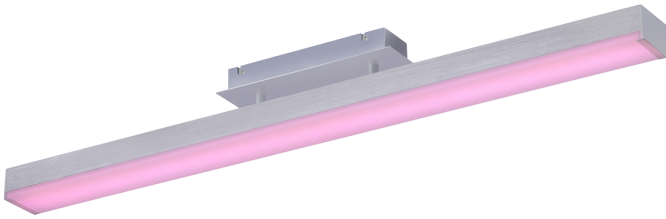

### Wiz RGB+CCT linear flush ceiling light

Part No: **658210107**

- Wiz smart home product. Control via Wiz app, remote control included or voice control
- WiFi 2.4GHz connects to router without the need of a hub
- RGB: 16 million colours, CCT: 64,000 whites ,dimming, save, program or schedule functions creating your own light scenarios
- Control multiple locations & multiple rooms from anywhere without the need for an additional hub via the Wiz cloud based system

## Technical Specification

<b>Part No</b>	<b>658210107</b>
<b>Lumens</b>	2000
<b>CCT</b>	3000 - 5000
<b>Colour Temperature</b>	RGB+CT
<b>Finish</b>	Brushed Nickel
<b>Voltage</b>	240
<b>Wattage</b>	20
<b>CRI</b>	80
<b>IP Rating</b>	20
<b>Dimmable</b>	Y
<b>Lamp Holder</b>	Integrated LED
<b>Length</b>	120
<b>Width</b>	1000
<b>Depth</b>	80
<b>Class 1 or 2 or 3</b>	I